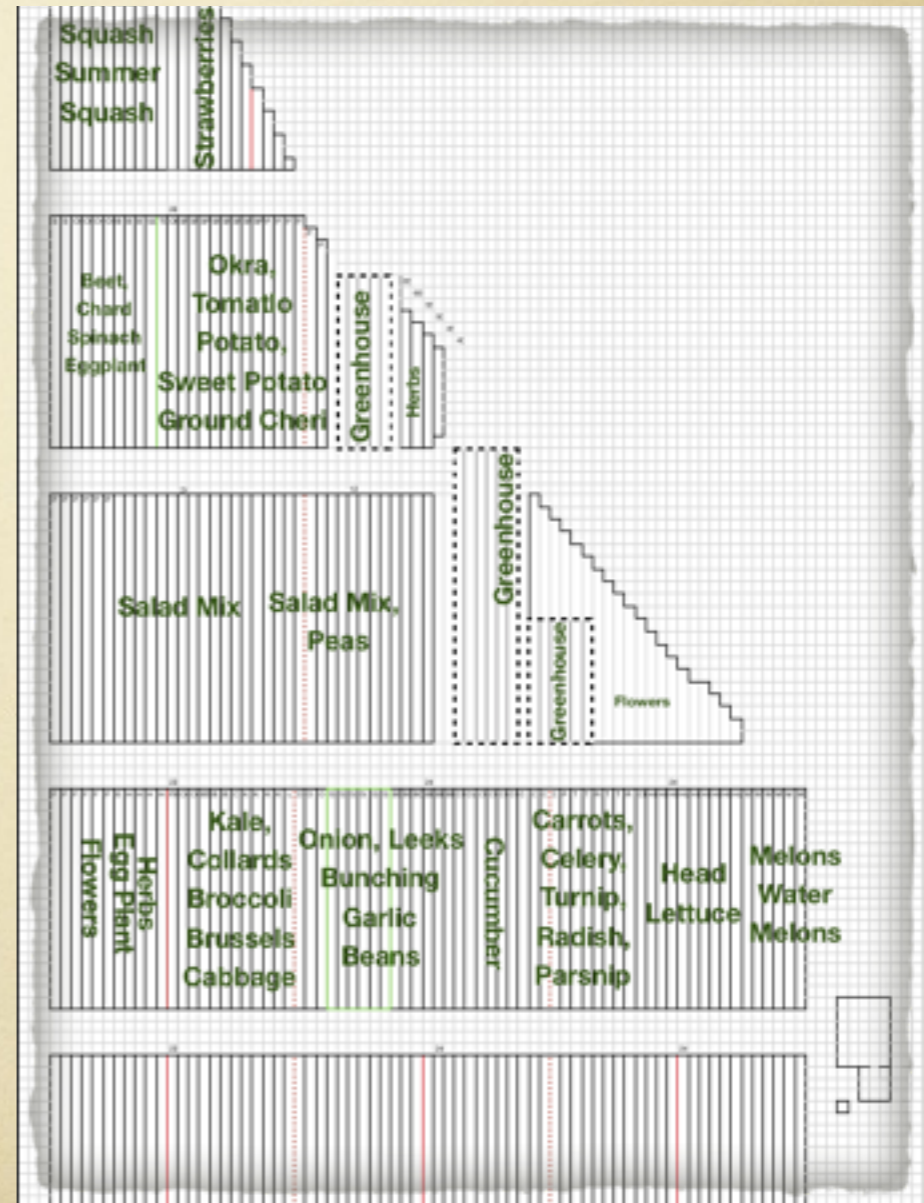

Market Gardening

Appropriate Infrastructure
Larry & Michelle Lesher
Eastward Gardens

Layout and Systems

- Field layout
- Drainage
- Irrigation

Early Starts House

- Climate controlled
- Multi use

Seedlings House

- Controlled environment
- Automation
- Protection from pest

Low Tunnels & Green Houses

Hoop House Systems

- Ventilation
- Irrigation systems
- Automation

Cooler or Coolers

Wash Station