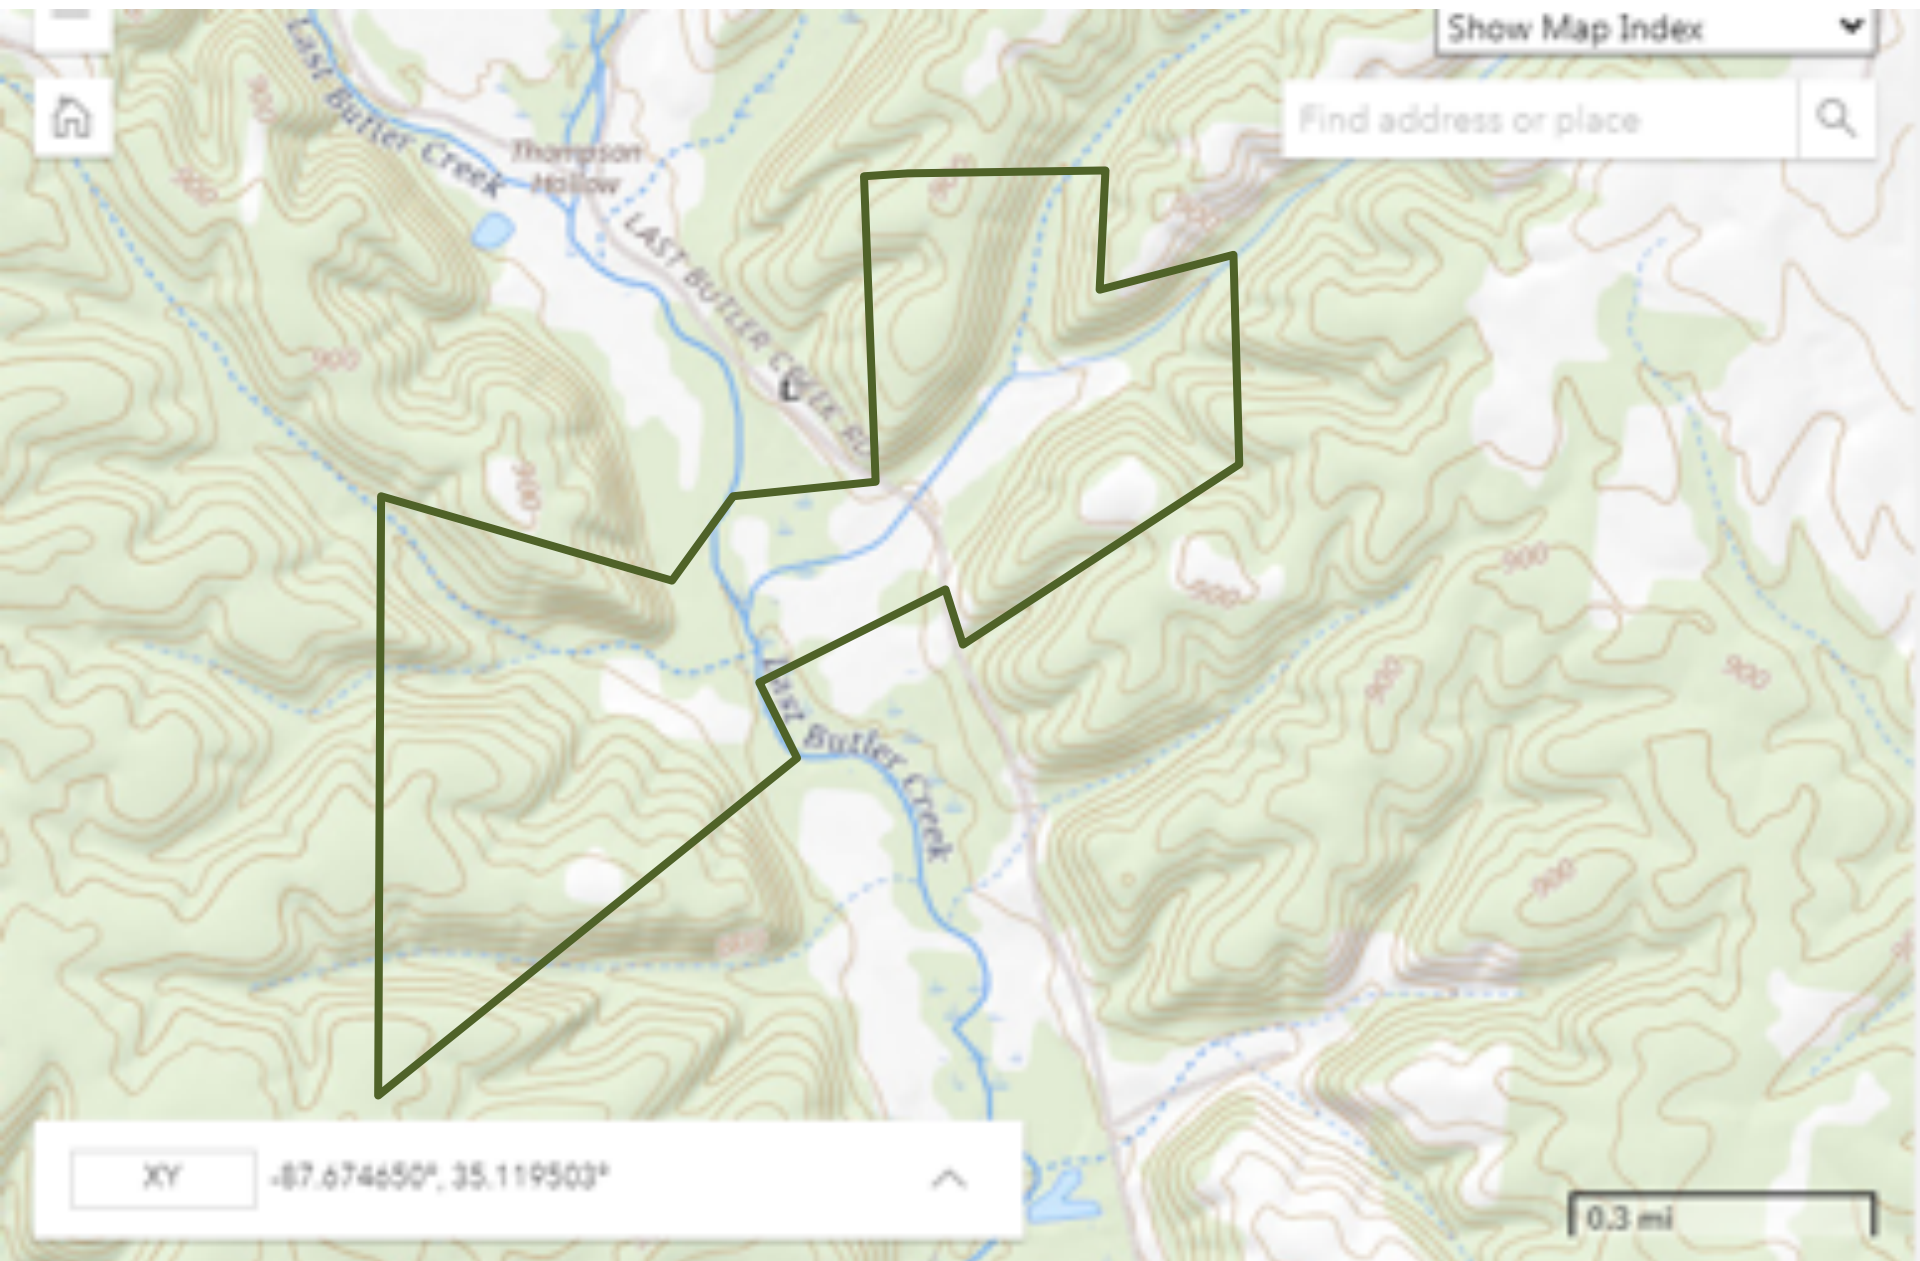

Sonlit Meadows Farm

Tool Shed

Tunnel!

Show Map Index

Find address or place

XY -87.674650°, 35.119503°

0.3 mi

Hardy Heater